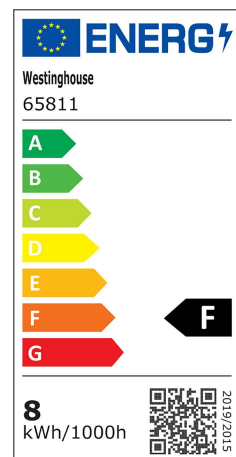

Item Number **6581140**

Dimmable LED Wall Fixture Matte Black
Finish Frosted Glass

Specifications

- Height: 18 cm
- Width: 13 cm
- Extends: 13 cm
- Includes 8 Watt Integrated LED
- Hours: 35000
- Life (years)*: 31,9
- Fixture Lumens: 900
- Colour Temperature (Kelvin): 2700
- Equivalent Incandescent Wattage: 60W
- Colour Designation: Warm White
- For Outdoor Use

Installation

Refer to instruction manual for installation and additional warnings.
Consult a qualified electrician if unsure how to proceed.

Warranty Information - 5 Year Limited Warranty

This Westinghouse Lighting Fixture is warranted against defects in material and workmanship for a period of Five Years from purchase date.